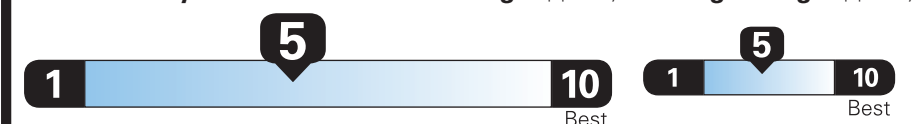

Fuel Economy & Greenhouse Gas Rating (tailpipe only) Smog Rating (tailpipe only)

This vehicle emits 361 grams CO₂ per mile. The best emits 0 grams per mile (tailpipe only). Producing and distributing fuel also create emissions; learn more at fueleconomy.gov.

Actual results will vary for many reasons, including driving conditions and how you drive and maintain your vehicle. The average new vehicle gets 27 MPG and costs $6,500 to fuel over 5 years. Cost estimates are based on 15,000 miles per year at $2.35 per gallon. MPGe is miles per gasoline gallon equivalent. Vehicle emissions are a significant cause of climate change and smog.

fueleconomy.gov

Calculate personalized estimates and compare vehicles

GOVERNMENT 5-STAR SAFETY RATINGS

Overall Vehicle Score ★★★★★

Based on the combined ratings of frontal, side and rollover. Should ONLY be compared to other vehicles of similar size and weight.

Frontal Crash Driver Passenger ★★★★★

Based on the risk of injury in a frontal impact. Should ONLY be compared to other vehicles of similar size and weight.

Side Crash Front seat Rear seat ★★★★★

Based on the risk of injury in a side impact.

Rollover ★★★★★

Based on the risk of rollover in a single-vehicle crash.

Star ratings range from 1 to 5 stars (★★★★★), with 5 being the highest. Source: National Highway Traffic Safety Administration (NHTSA). www.safercar.gov or 1-888-327-4236

THE LINCOLN WAY™ APP

Your Dashboard of Services & Features

1. Download the Lincoln Way app* and you can:
2. Remotely start, lock and unlock your vehicle
   - Locate your vehicle and check approximate fuel range
   - Receive vehicle health alerts

The Lincoln Connect™ modem is active and sending vehicle data (e.g., diagnostics) to Lincoln. See in-vehicle Settings for connectivity options.

Lincoln Protect™

Insist on Lincoln Protect! The only extended service plan fully backed by Lincoln and honored at every Lincoln dealership in the U.S., Canada and Mexico. See your Lincoln dealer or visit www.LincolnOwner.com