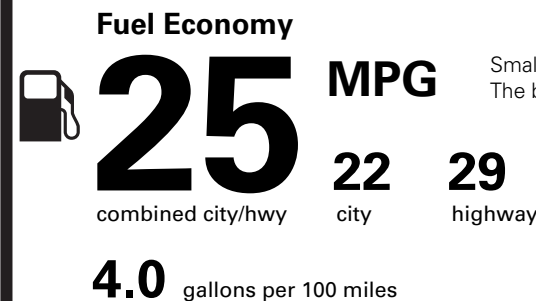

FUNCTIONAL

- 8" LCD CNTR STK TOUCHSCRN
- BLIND SPOT INFORMATION SYS
- CABIN PARTICULATE AND ODOR FILTER
- CROSS-TRAFFIC ALERT
- INTELL ACCESS W/PUSH START
- LANE-KEEPING SYSTEM
- LINCOLN CONNECT™- 4G MODEM WITH WIFI CAPABILITY
- LINCOLN DRIVE MODES
- REAR PARKING SENSORS
- REMOTE START
- SYNC® 3

SAFETY/SECURITY

- ADVANCETRAC™ WITH RSC
- AIRBAGS - SIDE IMPACT / CURTAINS
- AIRBAGS-DRVR&PASS KNEE
- AIRBAGS-DUAL-STAGE FRONT
- AUTO HIGH BEAMS
- PASSIVE ANTI-THEFT SECURILOCK SYSTEM
- PRE-COLLISION ASSIST W/AEB
- SOS POST CRASH SYSTEM

WARRANTY

- 4YR/50K MILE WARRANTY
- 4YR/50K PICKUPDELIVERY SVC
- 6YR/70K MI POWERTRAIN WARR

INCLUDED ON THIS VEHICLE

(MSRP)

EQUIPMENT GROUP 101A

2,775.00

- CONVENIENCE PACKAGE
- VOICE-ACTIVATED NAVIGATION
- ELEMENTS PACKAGE
- HEATED/VENTILATED D/P SEATS
- HEATED REAR SEATS
- HEATED STEERING WHEEL
- RAIN SENSING WIPERS
- WINDSHIELD WIPER DE-ICER

OPTIONAL EQUIPMENT/OTHER

- 2022 MODEL YEAR CERAMIC PEARL MET 3C 695.00
- 225/60R18 100V A/S BSW TIRES 150.00
- 17" MINI SPARE WHEEL W/TIRE
- 18" BRT MACH ALUM WHL DK TARN
- FRONT LICENSE PLATE BRACKET NO CHARGE

PRICE INFORMATION

BASE PRICE	$36,580.00
TOTAL OPTIONS/OTHER	3,620.00
TOTAL VEHICLE & OPTIONS/OTHER	40,200.00
DESTINATION & DELIVERY	1,195.00

EPA DOT Fuel Economy and Environment

Gasoline Vehicle

Small SUVs range from 14 to 129 MPG. The best vehicle rates 142 MPGe.

You spend **$500** more in fuel costs over 5 years compared to the average new vehicle.

Annual fuel cost **$1,400**